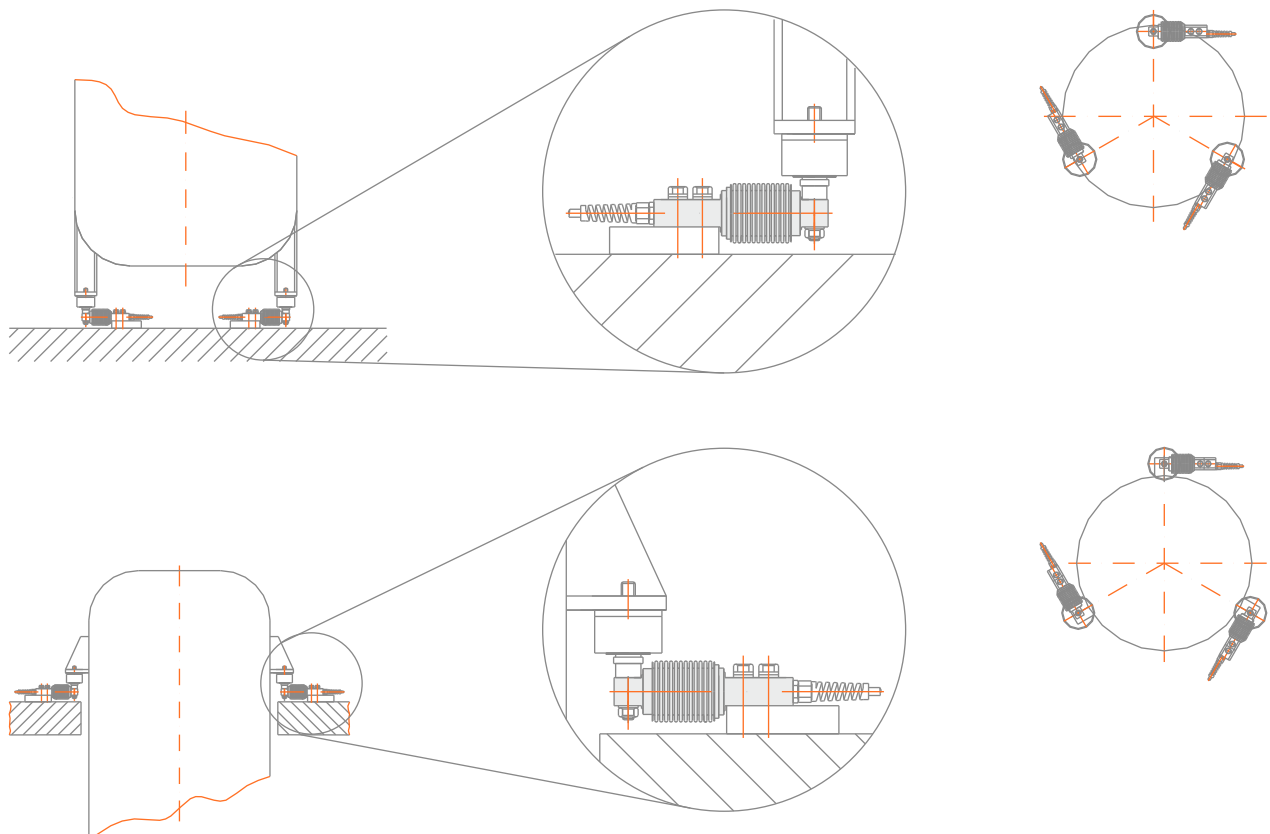

Application Graphic

Esit reserves the right to modify, without prior notice, the products in accordance with technological developments.