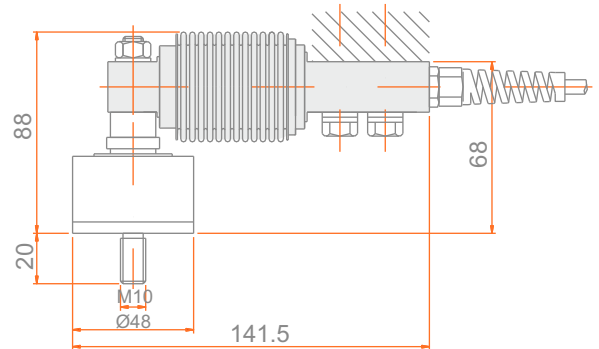

# Type BB-RMV

## Threaded Rocker Mounting Kit

**ESIT**

(All dimensions are expressed in millimeters)

Protects load cell against lateral loads.  
Used in accurate and vibrating weighing systems.