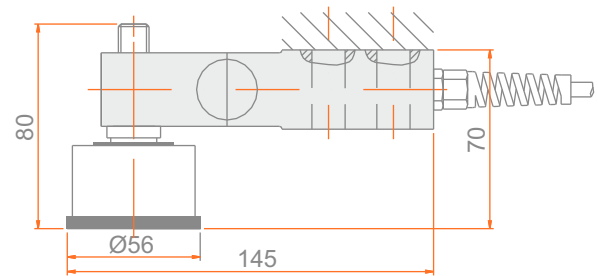

Type BS-RM

Rocker Mounting Kit

(All dimensions are expressed in millimeters)

Protects load cell against lateral loads.
Used in accurate and vibrating weighing systems.

Application Graphic

Esit reserves the right to modify, without prior notice, the products in accordance with technological developments.