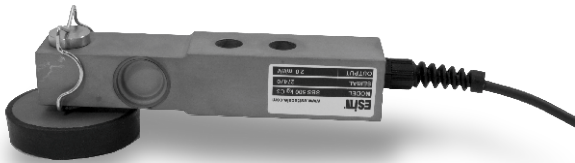

Type SBS-PL

Adjustable Mounting Kit

(All dimensions are expressed in millimeters)

Allows level adjustment

Application Graphic

Esit reserves the right to modify, without prior notice, the products in accordance with technological developments.