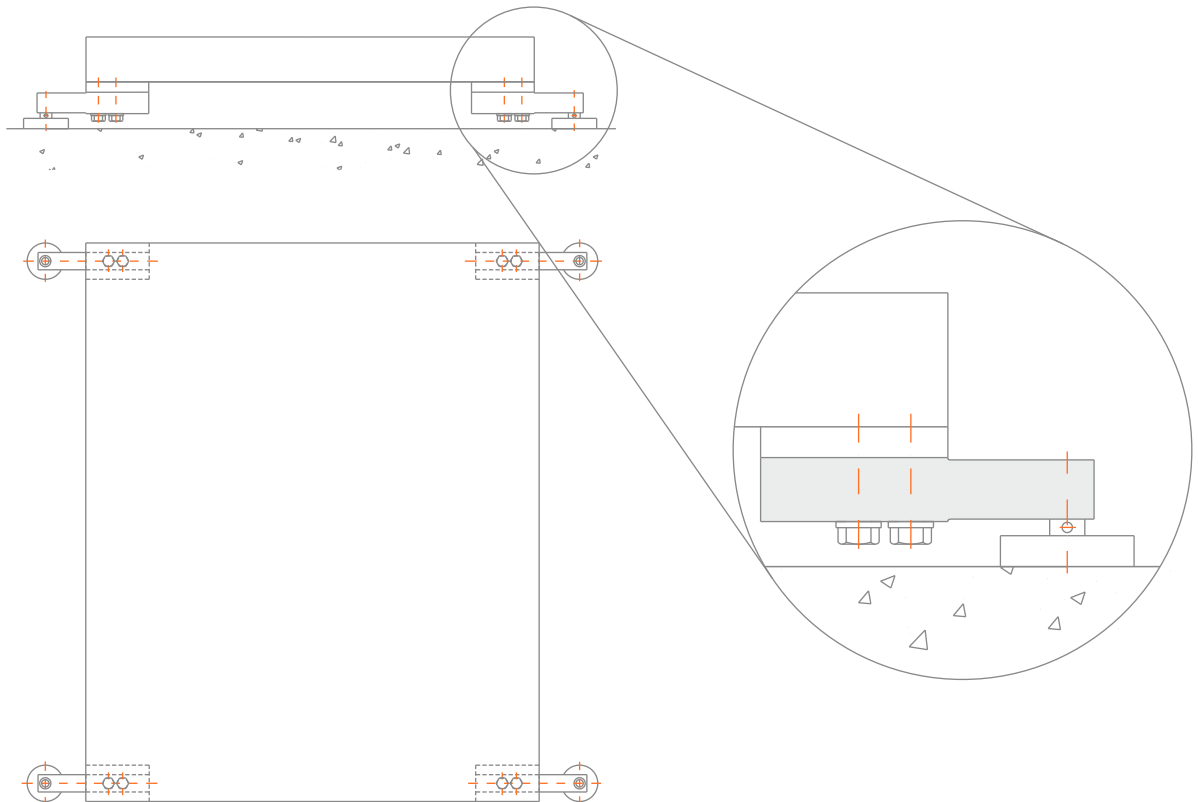

Type SBS-PL

Adjustable Mounting Kit

(All dimensions are expressed in millimeters)

Allows level adjustment

Application Graphic

Esit reserves the right to modify, without prior notice, the products in accordance with technological developments.