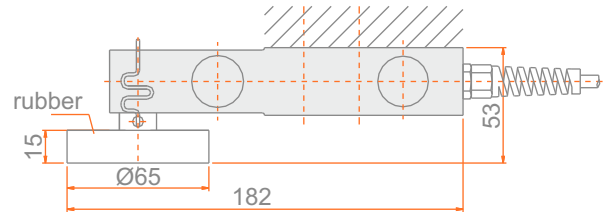

Type SBS-PL

Adjustable Mounting Kit

(All dimensions are expressed in millimeters)

Allows level adjustment

Application Graphic

Esit reserves the right to modify, without prior notice, the products in accordance with technological developments.