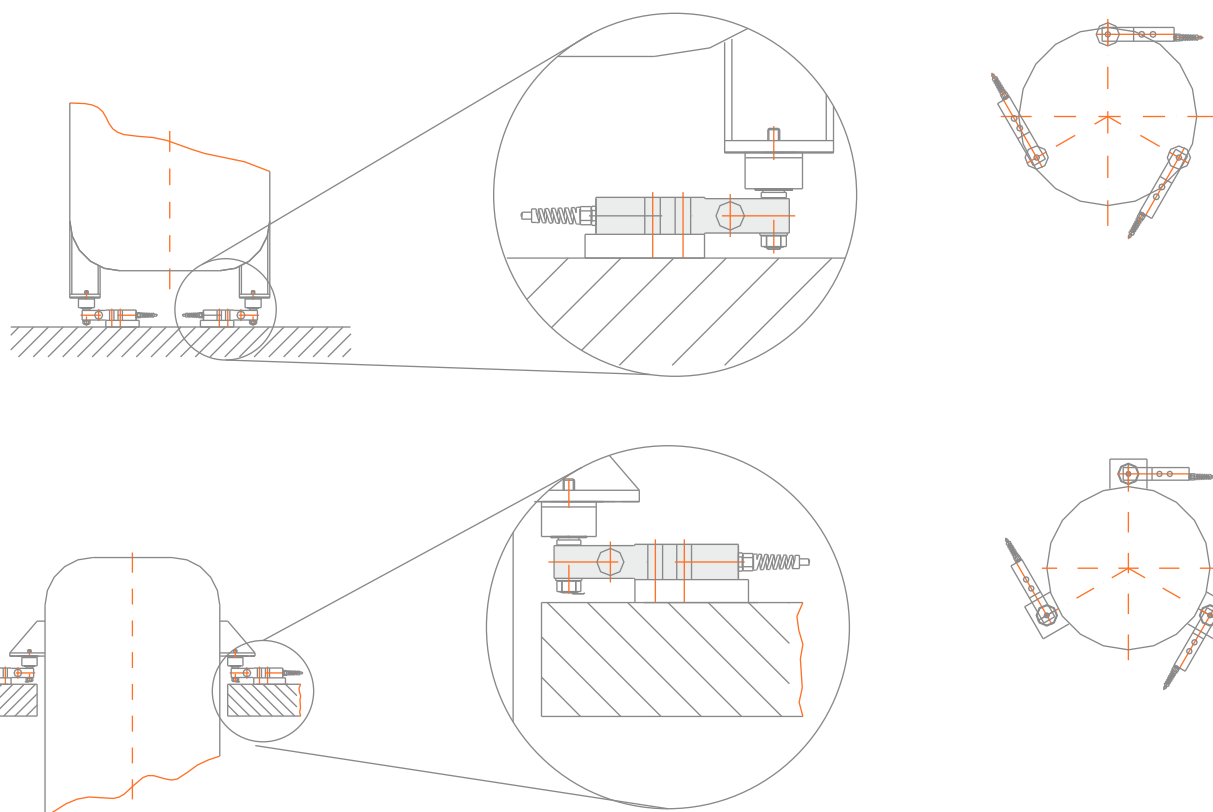

Application Graphic

Esit reserves the right to modify, without prior notice, the products in accordance with technological developments.