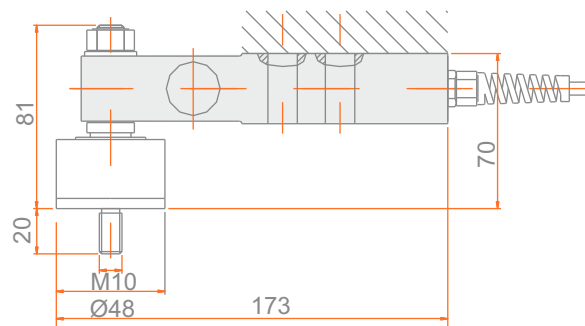

## Threaded Rocker Mounting Kit

(All dimensions are expressed in millimeters)

Protects load cell against lateral loads.  
Used in accurate and vibrating weighing systems.