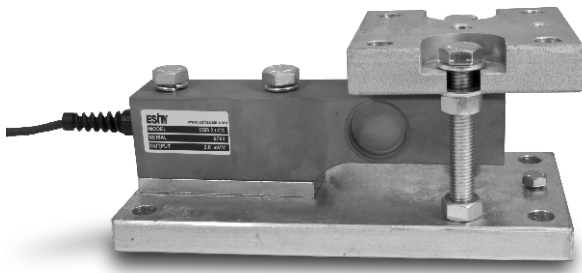

Type SSB-TM

Tank Mounting Kit

(All dimensions are expressed in millimeters)

Capacity (kg)	A	B	C	D	E	F	G	H	I	K	L
1000-2000	100	240	210	110	80	110	80	185	250	13	13
5000	150	280	245	130	95	130	95	215	280	18	18
10000	150	330	290	150	110	150	110	255	330	22	22

Avoids toppling or displacement of the load with the ground fixing system

Corrects off-center loads

Protects the load cell against side forces

Protects the load cell against leakage currents with a grounding cable