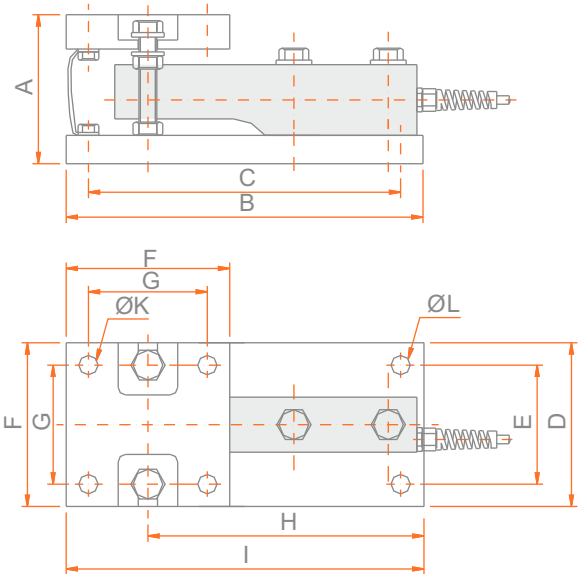

Type SSB-TM

Tank Mounting Kit

(All dimensions are expressed in millimeters)

Capacity (kg)	A	B	C	D	E	F	G	H	I	K	L
1000-2000	100	240	210	110	80	110	80	185	250	13	13
5000	150	280	245	130	95	130	95	215	280	18	18
10000	150	330	290	150	110	150	110	255	330	22	22

Avoids toppling or displacement of the load with the ground fixing system

Corrects off-center loads

Protects the load cell against side forces

Protects the load cell against leakage currents with a grounding cable