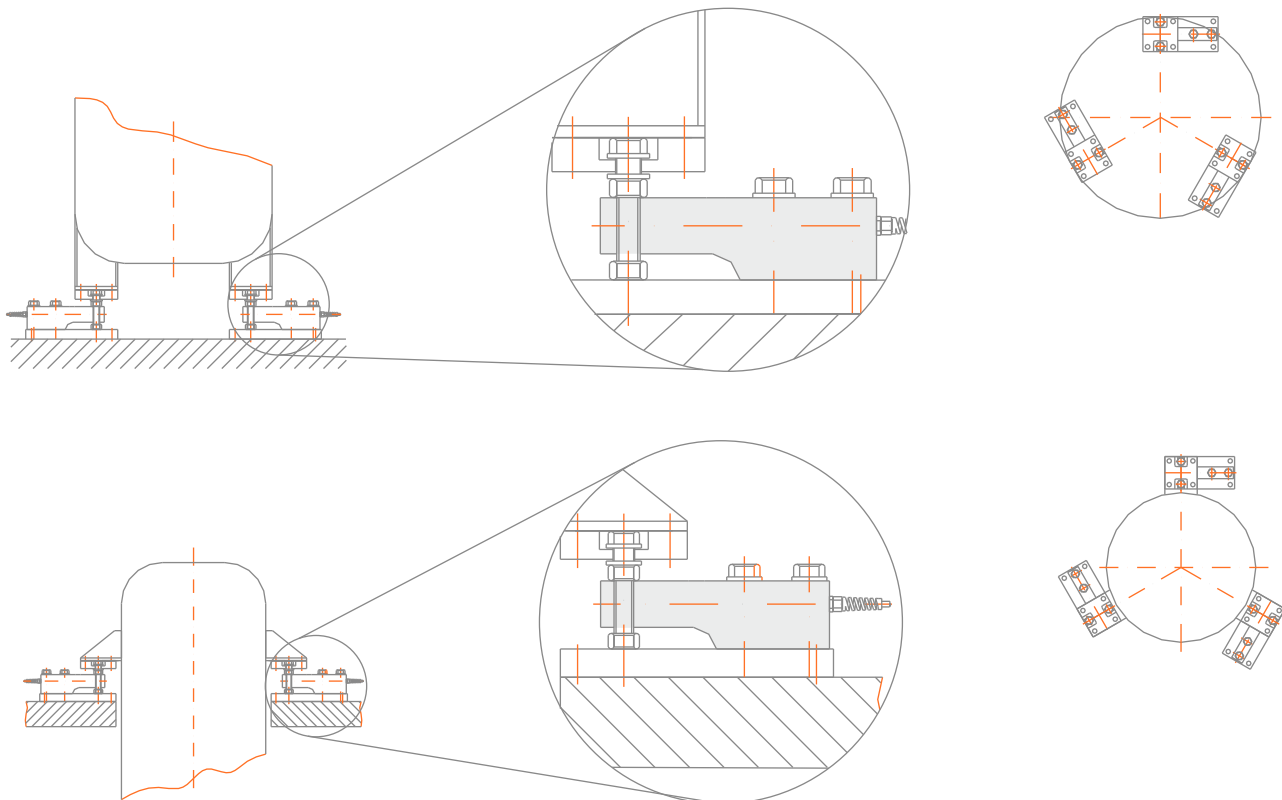

Application Graphic

Esit reserves the right to modify, without prior notice, the products in accordance with technological developments.